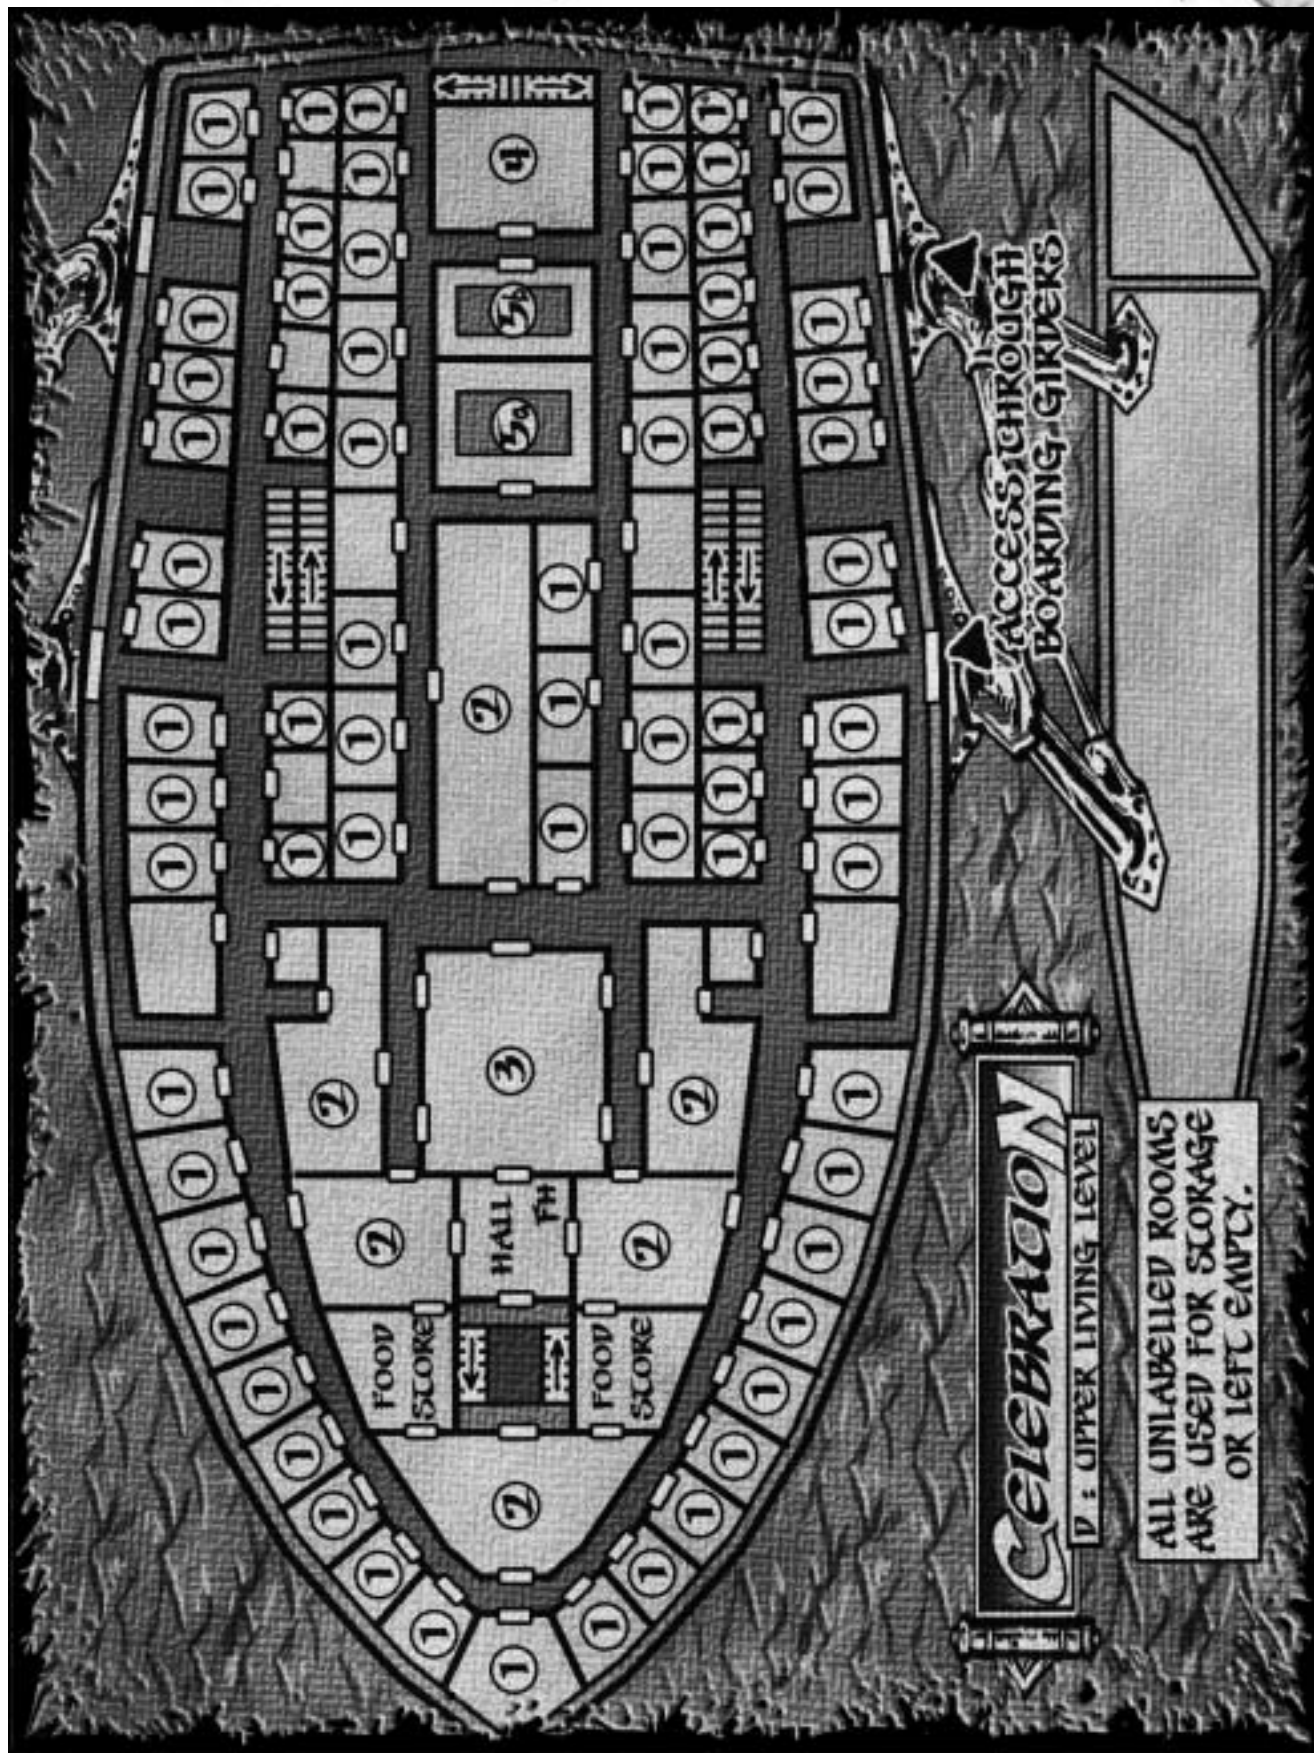

Drow War II Maps

Celebration

e : LOWER LIVING LEVEL

ALL UNLABELLED ROOMS
ARE USED FOR STORAGE
OR LEFT EMPTY.

Celebration
G: ENGINE LEVEL